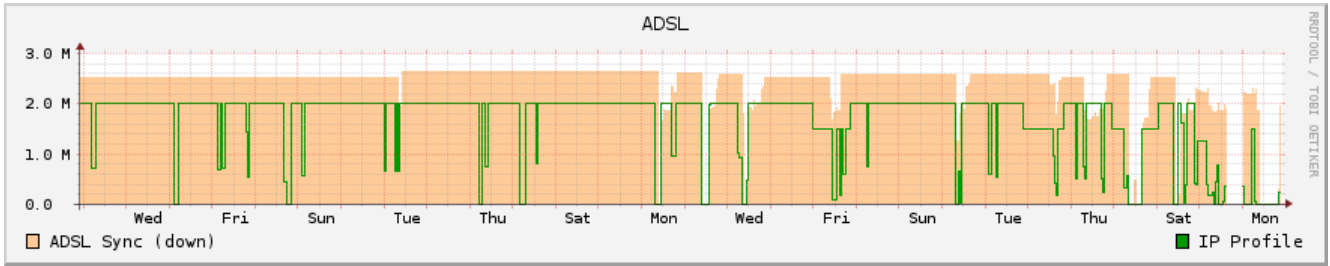

[Query ADSL Sync rates now](#)

Last 2 hours

Today

Yesterday

This week

Last week

Last 4 weeks

Last 6 months