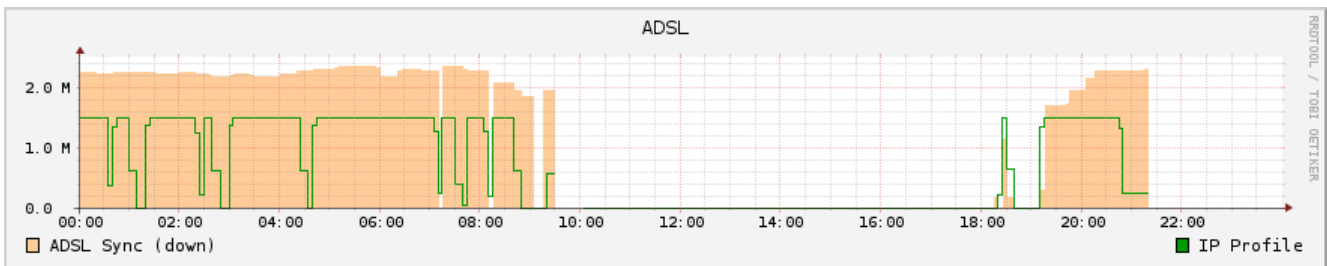

[Query ADSL Sync rates now](#)

Last 2 hours

Today

Yesterday

This week

Last week

Last 4 weeks

Last 6 months