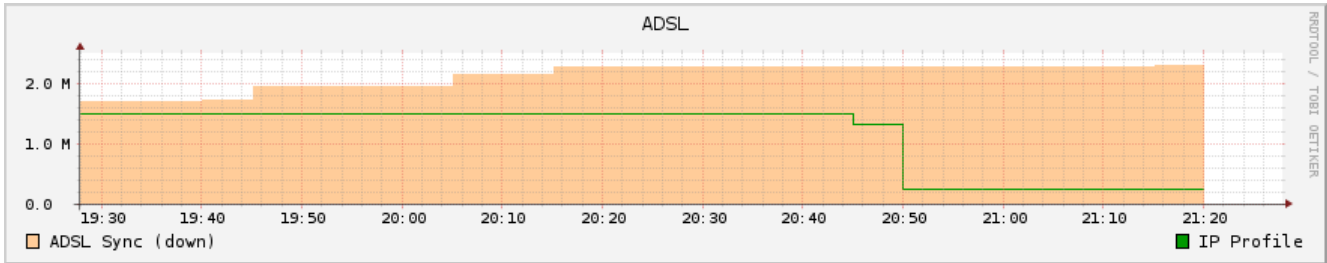

[Query ADSL Sync rates now](#)

Last 2 hours

Today

Yesterday

This week

Last week

Last 4 weeks

Last 6 months