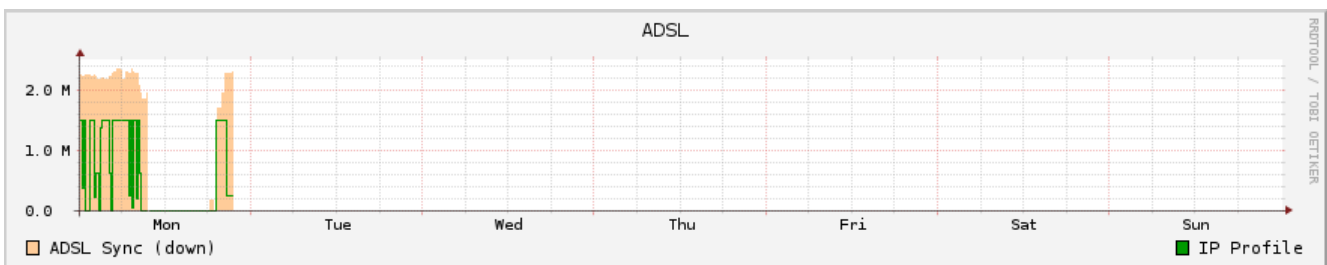

[Query ADSL Sync rates now](#)

Last 2 hours

Today

Yesterday

This week

Last week

Last 4 weeks

Last 6 months