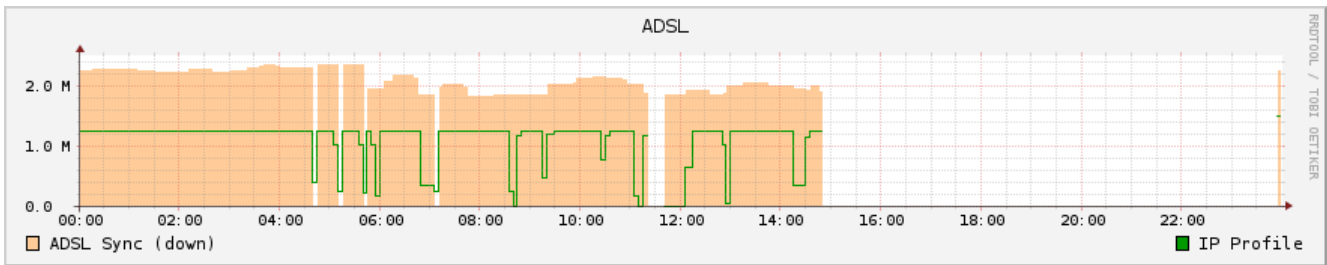

[Query ADSL Sync rates now](#)

Last 2 hours

Today

Yesterday

This week

Last week

Last 4 weeks

Last 6 months