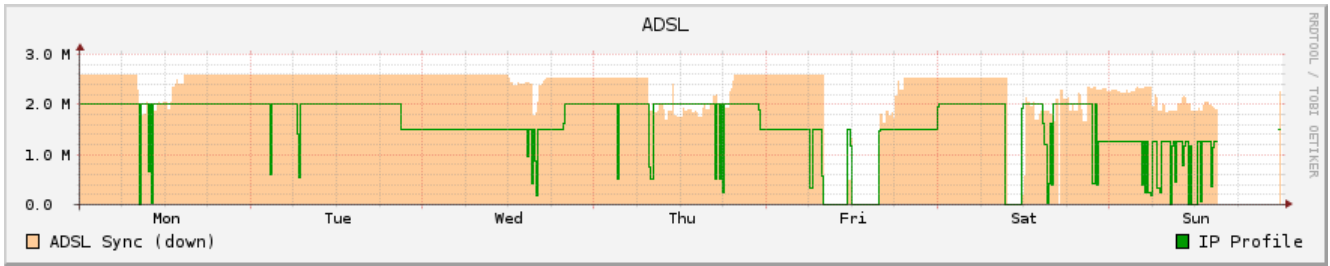

[Query ADSL Sync rates now](#)

Last 2 hours

Today

Yesterday

This week

Last week

Last 4 weeks

Last 6 months